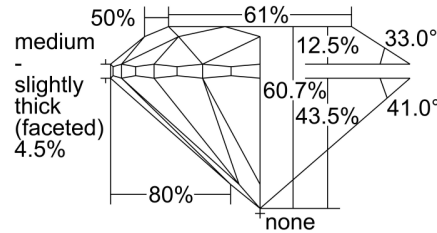

GIA NATURAL DIAMOND GRADING REPORT

March 20, 2023
 GIA Report Number 2457765058
 Shape and Cutting Style Round Brilliant
 Measurements 6.38 - 6.43 x 3.89 mm

GRADING RESULTS

Carat Weight 1.00 carat
 Color Grade G
 Clarity Grade VVS2
 Cut Grade Excellent

ADDITIONAL GRADING INFORMATION

Polish Excellent
 Symmetry Excellent
 Fluorescence Medium Blue
 Inscription(s): GIA 2457765058

PROPORTIONS

Profile to actual proportions

CLARITY CHARACTERISTICS

KEY TO SYMBOLS*

- Crystal
- ∩ Feather
- Pinpoint
- △ Natural

* Red symbols denote internal characteristics (inclusions). Green or black symbols denote external characteristics (blemishes). Diagram is an approximate representation of the diamond, and symbols shown indicate type, position, and approximate size of clarity characteristics. All clarity characteristics may not be shown. Details of finish are not shown.