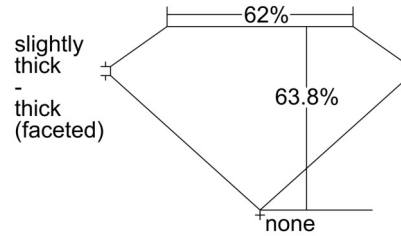

GIA NATURAL DIAMOND GRADING REPORT

August 26, 2024  
 GIA Report Number ..... 5506243213  
 Shape and Cutting Style ..... Oval Brilliant  
 Measurements ..... 8.88 x 6.42 x 4.10 mm

GRADING RESULTS

Carat Weight ..... 1.51 carat  
 Color Grade ..... H  
 Clarity Grade ..... VS1

ADDITIONAL GRADING INFORMATION

Polish ..... Excellent  
 Symmetry ..... Excellent  
 Fluorescence ..... Medium Blue  
 Inscription(s): GIA 5506243213  
**Comments:** Pinpoints are not shown.

PROPORTIONS

Profile not to actual proportions

CLARITY CHARACTERISTICS

KEY TO SYMBOLS\*

- Crystal
- ◉ Cloud
- ∖ Needle

\* Red symbols denote internal characteristics (inclusions). Green or black symbols denote external characteristics (blemishes). Diagram is an approximate representation of the diamond, and symbols shown indicate type, position, and approximate size of clarity characteristics. All clarity characteristics may not be shown. Details of finish are not shown.