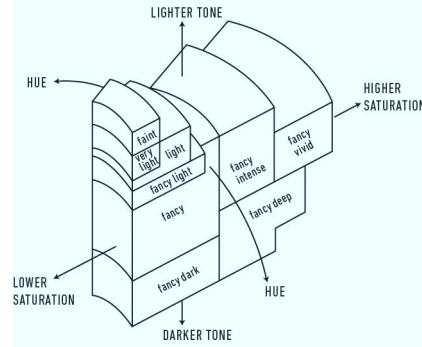

Verify this report at gia.edu

GIA COLORED DIAMOND REPORT

June 7, 2018
 Report Type Identification and Origin Report
 GIA Report Number 1162638239
 Shape and Cutting Style Round Brilliant
 Measurements 5.41 - 5.44 x 3.52 mm
 Carat Weight 0.66 carat
 Color Grade Fancy Deep Brownish Yellowish Orange
 Color Origin Natural
 Color Distribution Even

ADDITIONAL INFORMATION

GIA COLORED
DIAMOND
SCALE

Illustration of GIA fancy color grade interrelationships

The results documented in this report refer only to the diamond described, and were obtained using the techniques and equipment used by GIA at the time of examination. This report is not a guarantee or valuation. For additional information and important limitations and disclaimers, please see www.gia.edu/terms or call +1 800 421 7250 or +1 760 603 4500. ©2014 Gemological Institute of America, Inc.