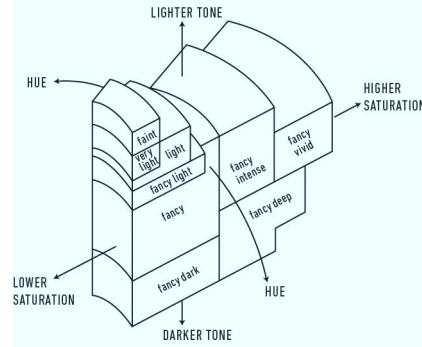

Verify this report at gia.edu

GIA COLORED DIAMOND REPORT

June 7, 2018
 Report Type Identification and Origin Report
 GIA Report Number 1156648846
 Shape and Cutting Style Round Brilliant
 Measurements 5.31 - 5.43 x 3.71 mm
 Carat Weight 0.70 carat
 Color Grade Fancy Deep Brownish Yellowish Orange
 Color Origin Natural
 Color Distribution Even

ADDITIONAL INFORMATION

GIA COLORED
DIAMOND
SCALE

Illustration of GIA fancy color grade interrelationships

The results documented in this report refer only to the diamond described, and were obtained using the techniques and equipment used by GIA at the time of examination. This report is not a guarantee or valuation. For additional information and important limitations and disclaimers, please see www.gia.edu/terms or call +1 800 421 7250 or +1 760 603 4500. ©2014 Gemological Institute of America, Inc.